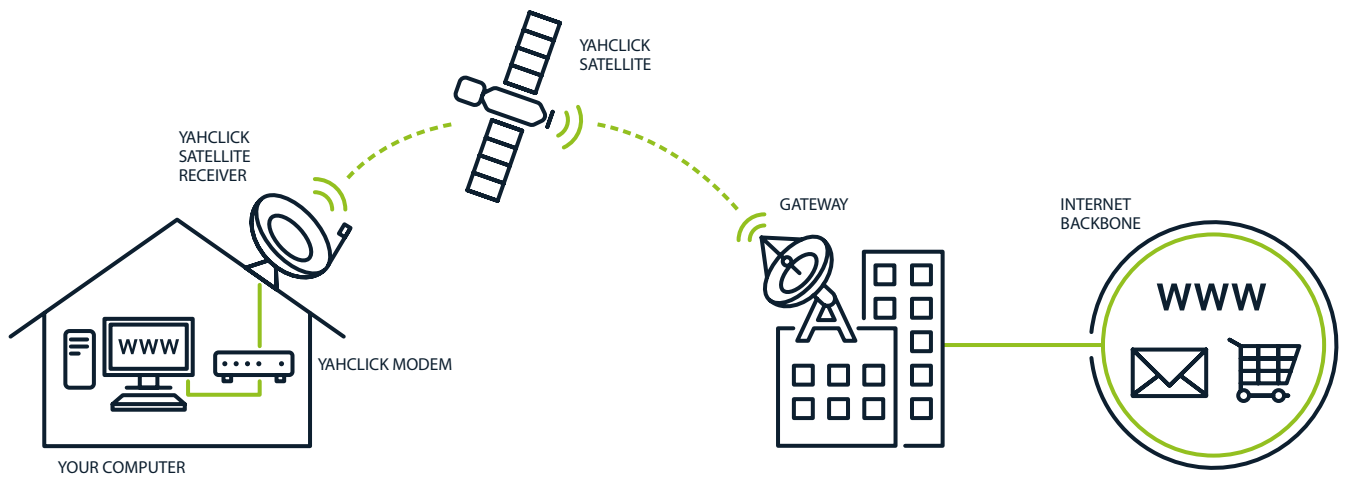

# Wide-reaching, affordable satellite broadband

Get a reliable, high-speed internet connection almost anywhere in South Africa

- > Fast, reliable and wide-reaching internet access
- > No longer a need to worry about fixed line unavailability, cable theft or poor signal strength
- > Cost-effective broadband due to cutting-edge technology
- > Perfect for home and business users
- > Quick to install, with professional installers on standby around the country
- > Unlimited uploads at any time
- > Free Zone offers unlimited downloads during certain times
- > 24/7/365 support

## Product overview

YahClick from Vox Telecom is a cutting-edge, Ka-band, broadband satellite service that delivers reliable, high-speed internet connectivity to users in areas with limited or no internet access, at costs comparable to current terrestrial services. YahClick is available in a range of packages that suit any environment and user segment, right from basic internet access for home users through to high speed service plans for corporate users. YahClick offers unlimited uploads and it's also quick to install, which means that you no longer need to wait weeks for installation or put up with poor signal and cable theft. The need for affordable, reliable connectivity is higher than ever and Vox Telecom's YahClick product will ensure that satellite is a viable option for any South African.

## How it works

Satellite internet access works just like satellite TV (e.g. DStv) and operates according to the same technology; namely, a satellite in orbit that communicates with the mini dish outside your home at lightning fast speeds.